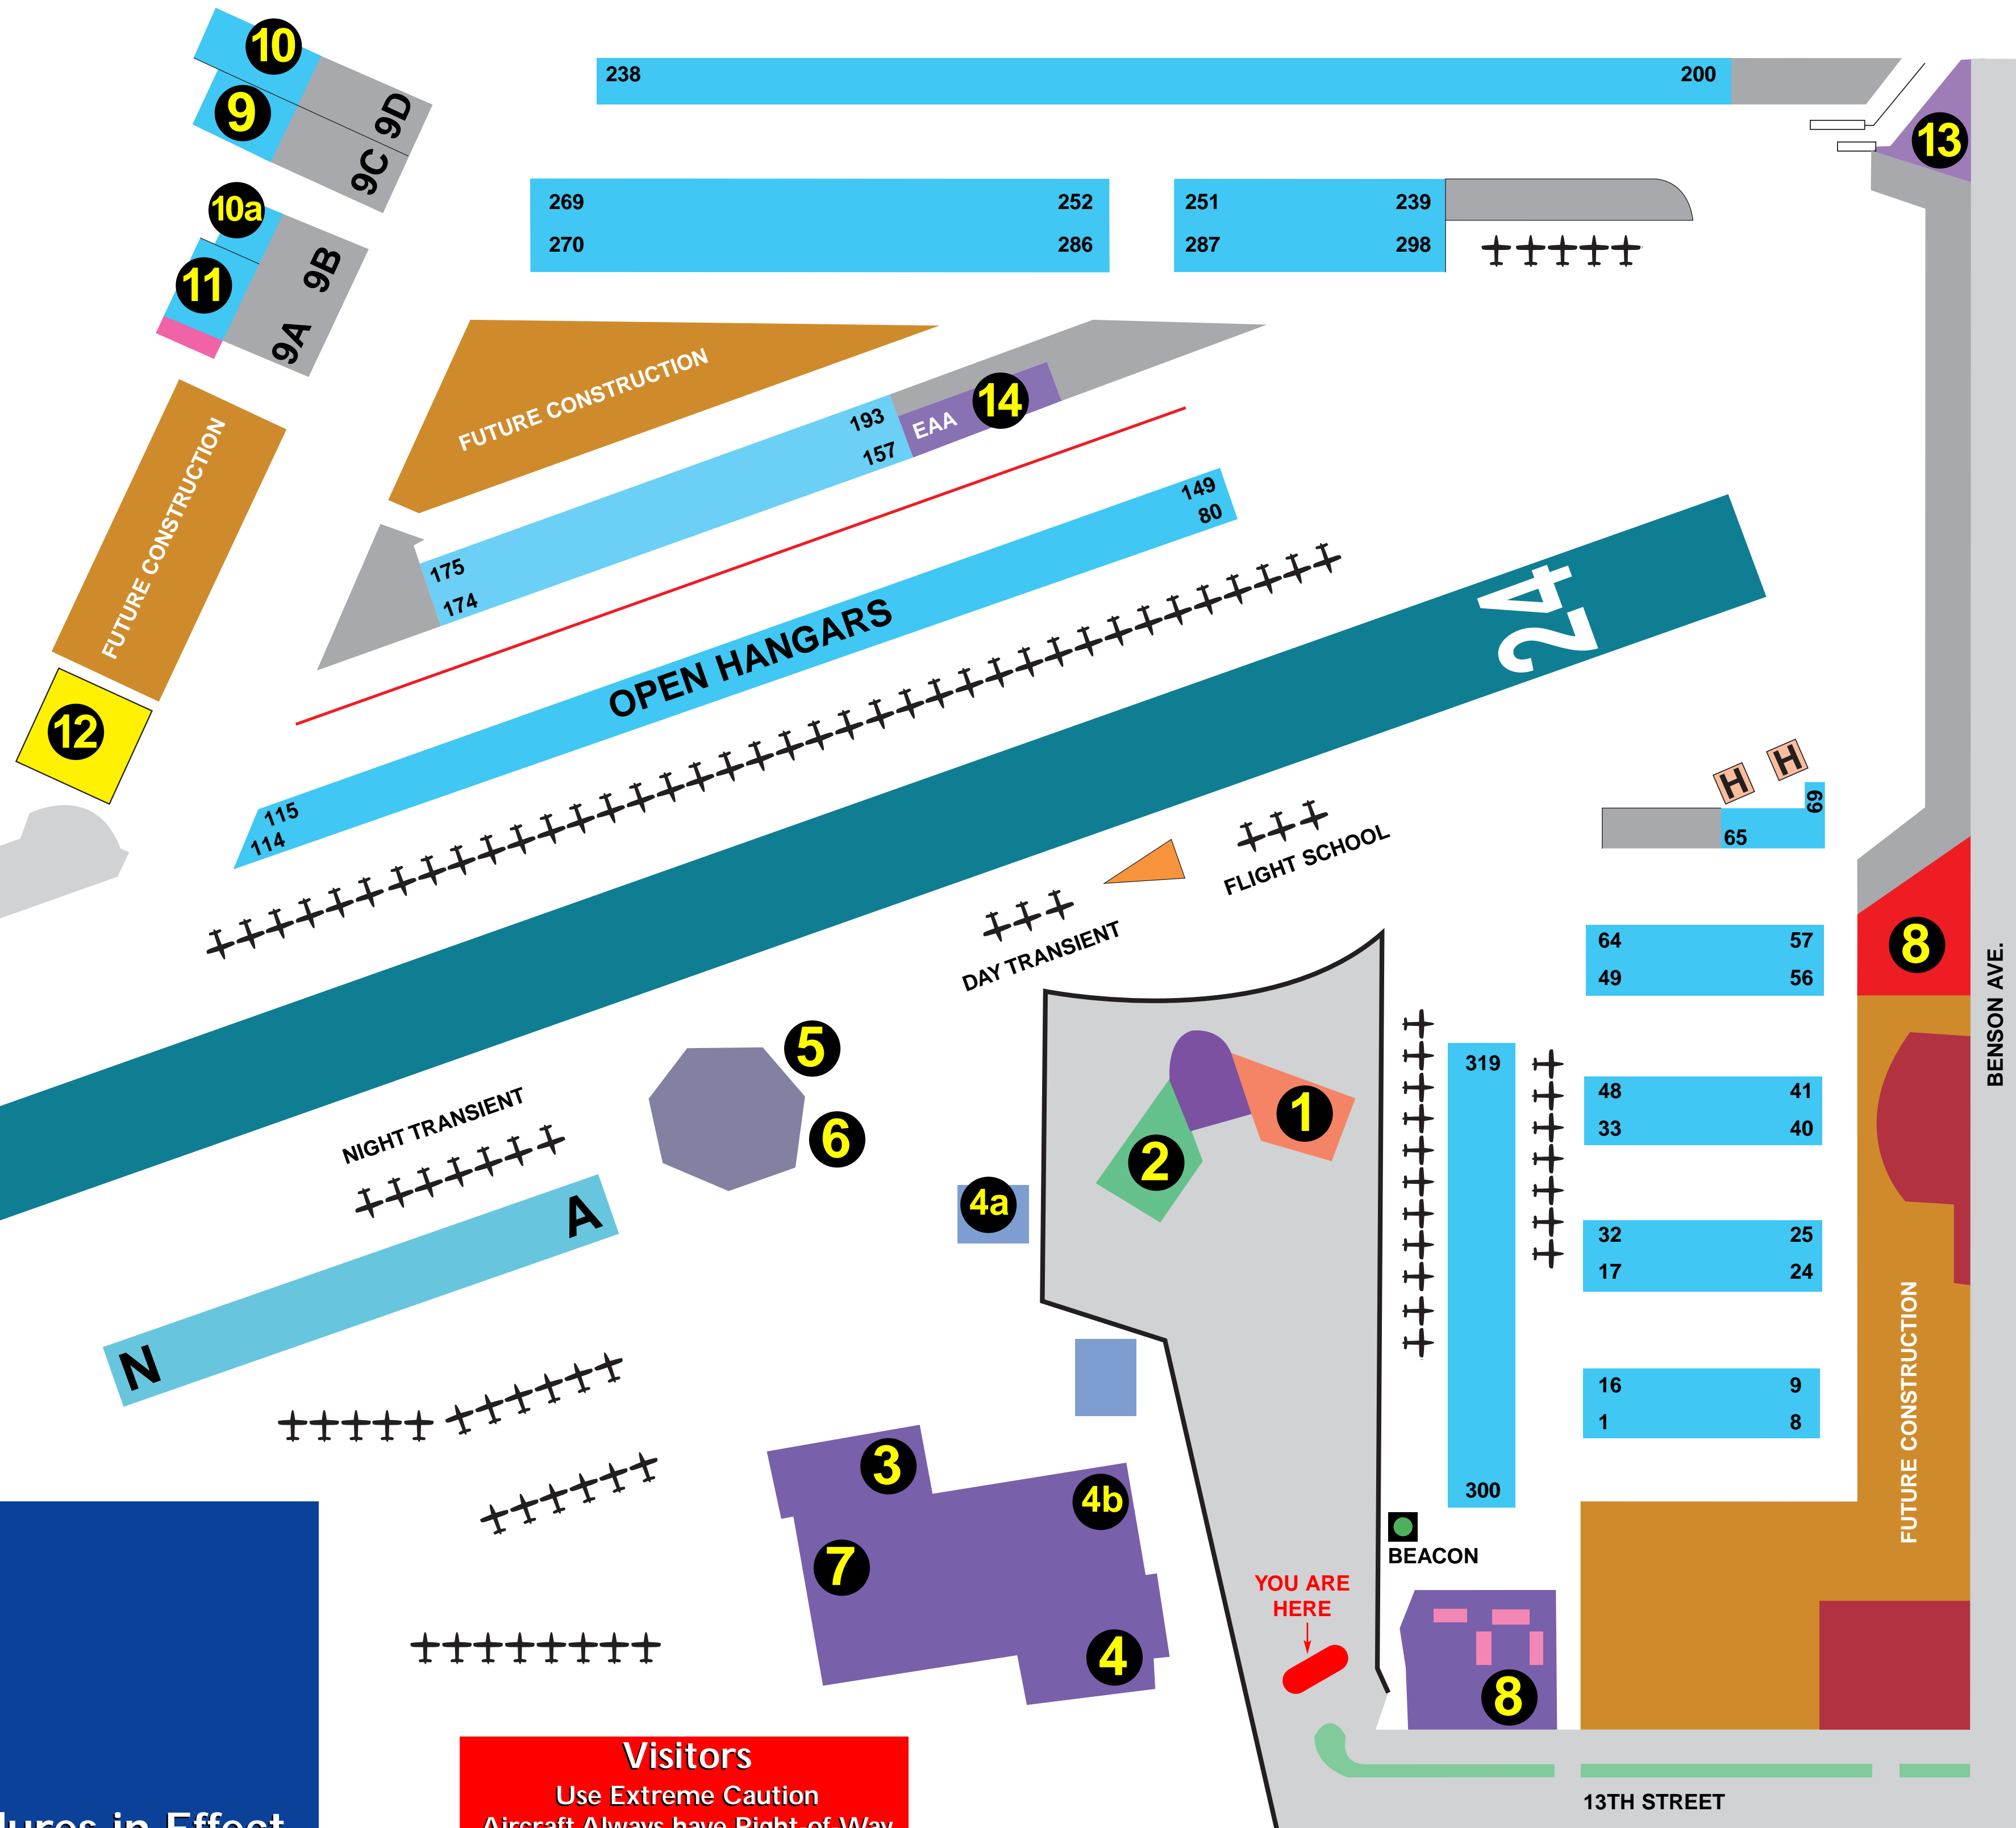

Welcome to Cable Airport

www.cableairport.com

Pilots

Cable (CCB) 1439' MSL
 34°06.69'N 117°41.20'W
 CTAF U-123.0
 TPA 2239' MSL
 Noise Abatement Procedures in Effect

Visitors

Use Extreme Caution
 Aircraft Always have Right-of-Way
 Speed Limit 15mph

Cable Airport Directory

- 1 Cable Air
- 2 Maniac Mike's Cafe
- 3 Airport Office
- 4 Foothill Aircraft
 - 4a Aircraft Sales
 - 4b Aircraft Parts
- 5 Pacific Coast Radio
- 6 Bledsoe Aviation Art
- 7 Skywest Instruments
- 8 Civil Air Patrol
- 9 Sill Aircraft Interiors
- 10 Elk River Aviators
 - 10a Sport Aerocolor
- 11 Wilson Publishing
- 12 Aircraft Fuel
- 13 Picnic Area
- 14 EAA Chapter 448